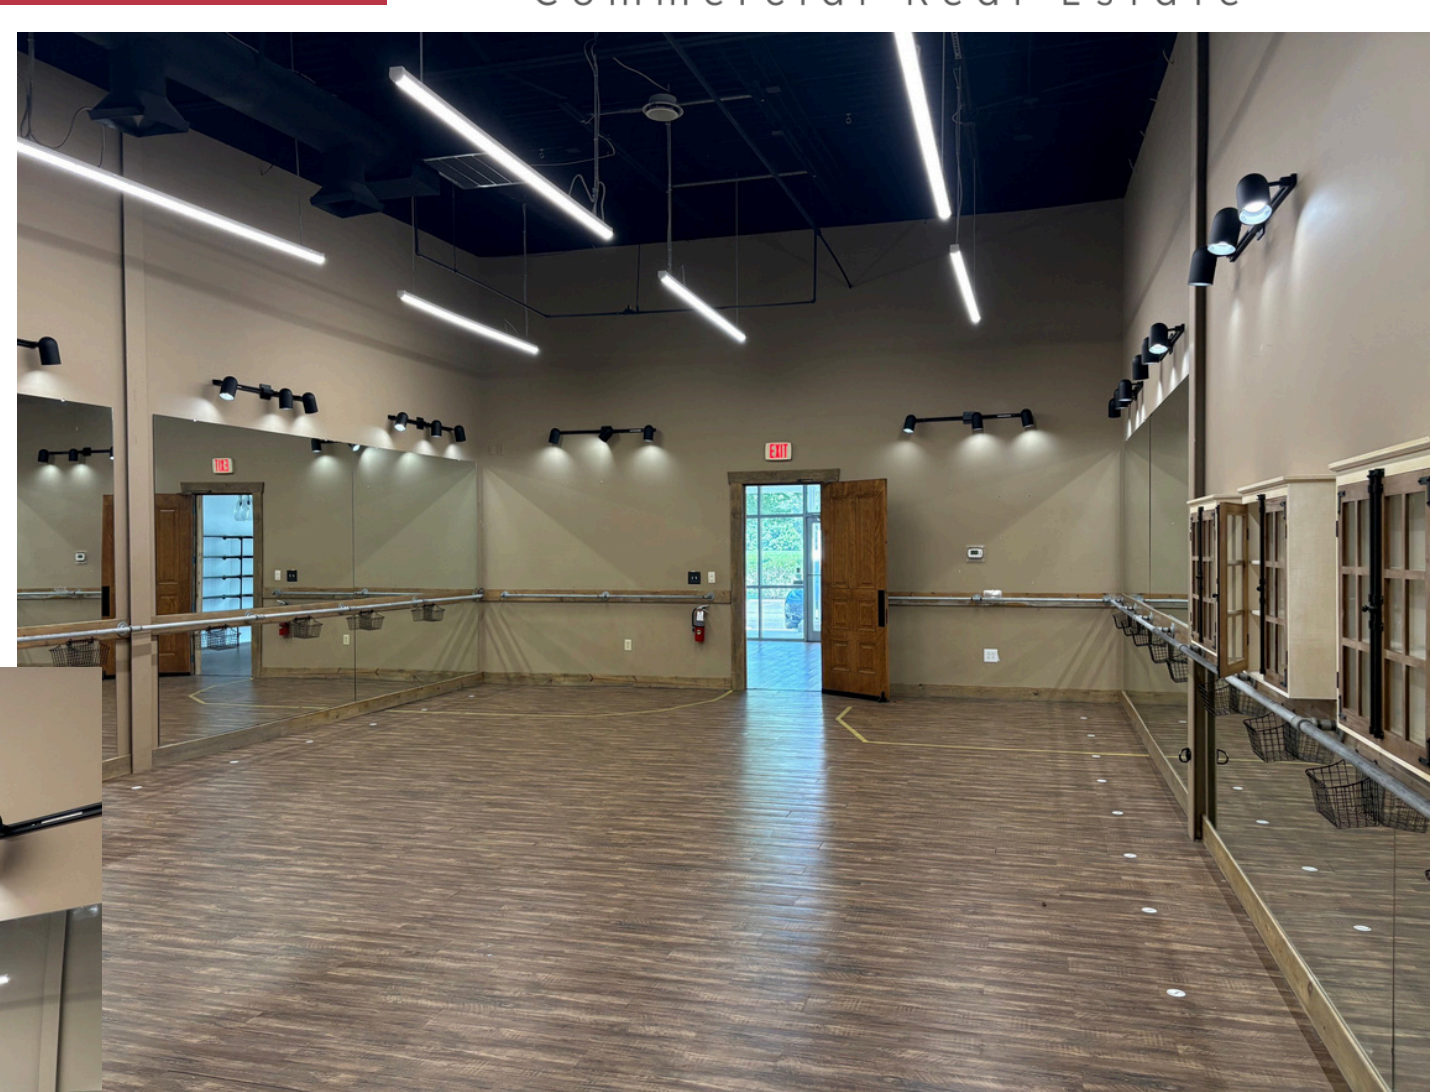

Retail / Office / Flex / Industrial Space Available

Property Overview:

Located in Lightfoot Crossing, Williamsburg, VA.

Lightfoot Crossing is a flex space which is ideal for a retailer, service provider, or other business that needs a showroom and work area. Frontage on Lightfoot Road gives business ideal exposure at an aggressive rental rate. The property has a rear oversized grade door and high ceilings to maximize the usable space.

Space includes:

- Retail Front
- Two (2) large studio spaces
- Dressing Room
- Three (3) bathrooms with three (3) showers
- Oversized grade door
- High ceilings

Demographic Facts

	1 Mile	3 Miles	5 Miles
Population	2,328	22,676	52,724
Average HH Income	\$105,393	\$108,759	\$117,253
Daytime Population	1,979	18,168	40,327

Additional Photos

Lightfoot Crossing, 410 Lightfoot Road, Suites E & F, Williamsburg, VA

Additional Photos

Lightfoot Crossing, 410 Lightfoot Road, Suites E & F, Williamsburg, VA

Additional Photos

Lightfoot Crossing, 410 Lightfoot Road, Suites E & F, Williamsburg, VA